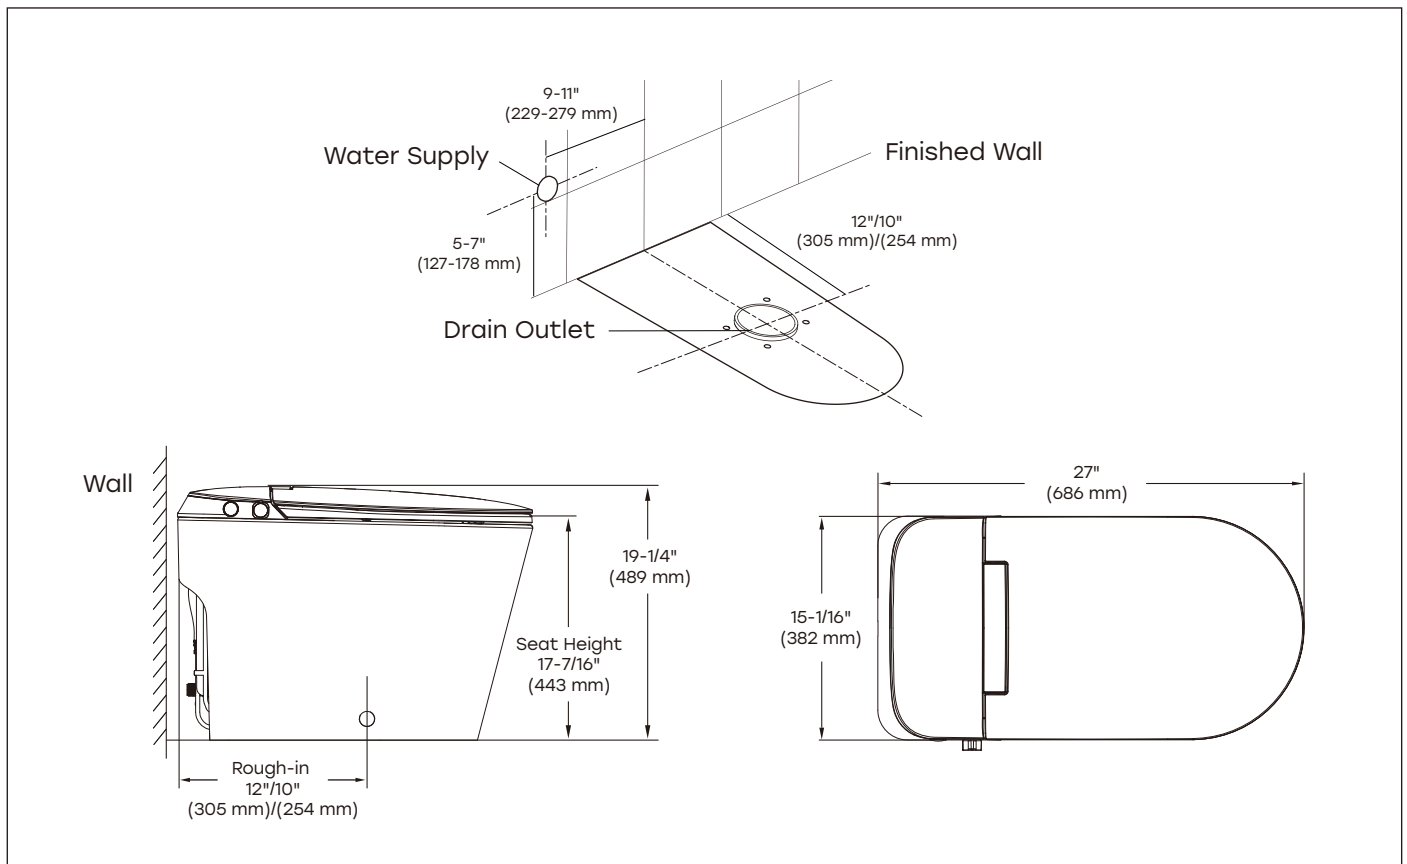

Features

- Bidet toilet
- Air pressure-assisted flush system
- Comfortable seat height
- Feminine and posterior wash with cold water
- Adjustable cleaning water pressure
- Self-cleaning nozzle
- Kick flush
- Easy-clean glaze
- Soft close

Installation

- Standard 12" (305 mm)/10" (254 mm) rough-in
- Electrical requirements: no electricity is required.

Notes

- Install the product based on the installation instructions.
- Before installing the toilet, please reserve enough installation space.

Technical Information

- All product dimensions are nominal.
- Dimensions: 27" (L) * 15-1/16" (W) * 19-1/4" (H)
 - Rough In Size: 12" (305 mm)/10" (254 mm)
 - Gallons Per Flush (US gallon): 1.0 gpf
 - Installation Type: Floor-mount
 - Bowl Shape: Elongated
 - Min Water Pressure: 15 psi
 - Max Water Pressure: 125 psi

Parts Included

- Bidet Toilet
- Installation Kit (Flexible water supply hose not included)
- Installation Template
- Manual