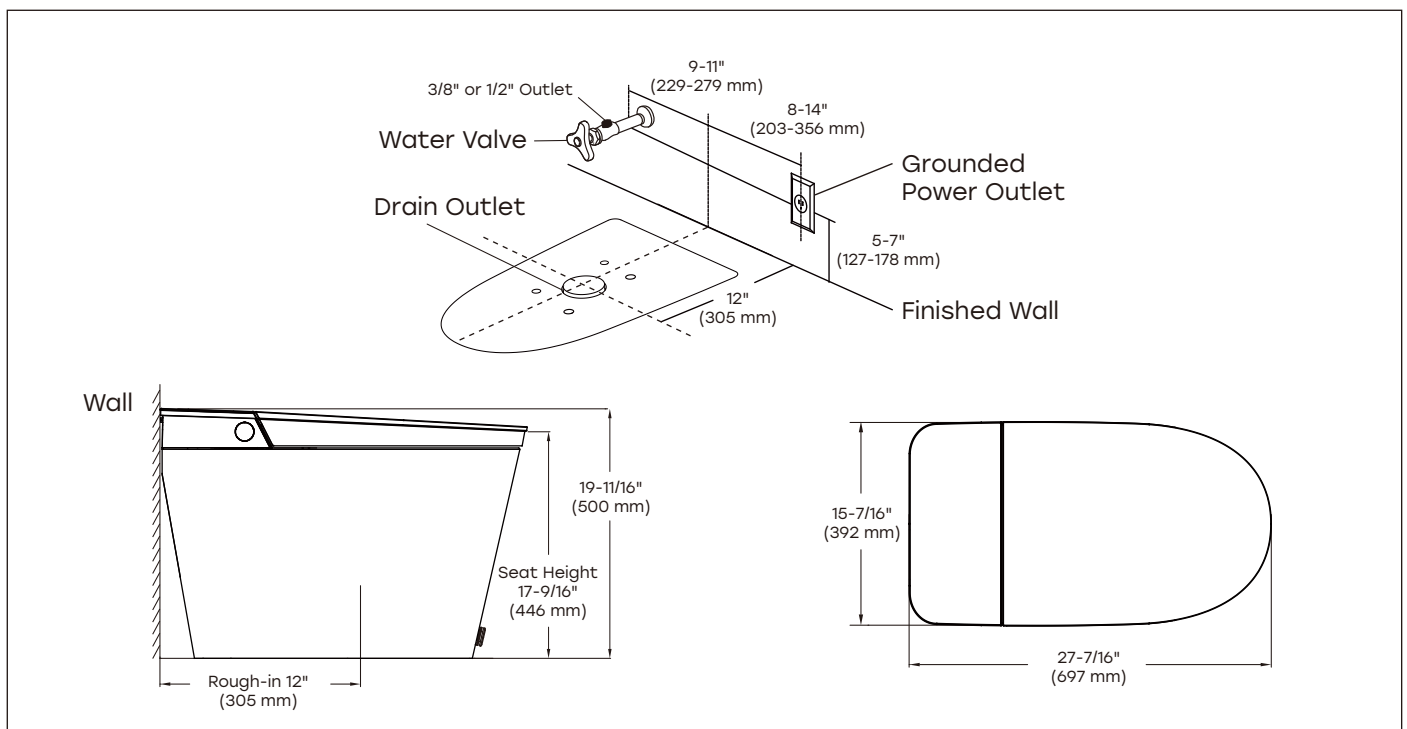

Features

- Pump-assisted flushing system with tank
- Comfortable seat height
- Auto open/close lid
- Kick open/close seat & lid
- Auto bowl pre-wetting before each use
- Feminine/posterior/movement wash and H/C massage
- Adjustable heated seat, warm air dryer and water temperature
- Adjustable nozzle position and cleaning water pressure
- Detachable, arc-shaped and self-cleaning nozzle
- UV sterilization
- Auto deodorization
- Foam shield
- Auto flush
- LED digital display and night light
- Dynamic ambient light
- Four seasons temperature sensing
- Eco-friendly energy-saving mode
- Blackout flush

Installation

- Standard 12" (305 mm) rough-in
- Electrical requirements: 16 Amps at AC 120 V, 60 Hz

Notes

- Install the product based on the installation instructions.
- Before installing the toilet, please reserve enough installation space.

Technical Information

- All product dimensions are nominal.
- Dimensions: 27-7/16" (L) * 15-7/16" (W) * 19-11/16" (H)
 - Rough In Size: 12" (305 mm)
 - Gallons Per Flush (US gallon): 1.0/1.28 gpf
 - Installation Type: Floor-mount
 - Bowl Shape: Elongated
 - Power Cord Length: 35-7/16" (900 mm)
 - Min Water Pressure: 11.6 psi
 - Max Water Pressure: 108 psi